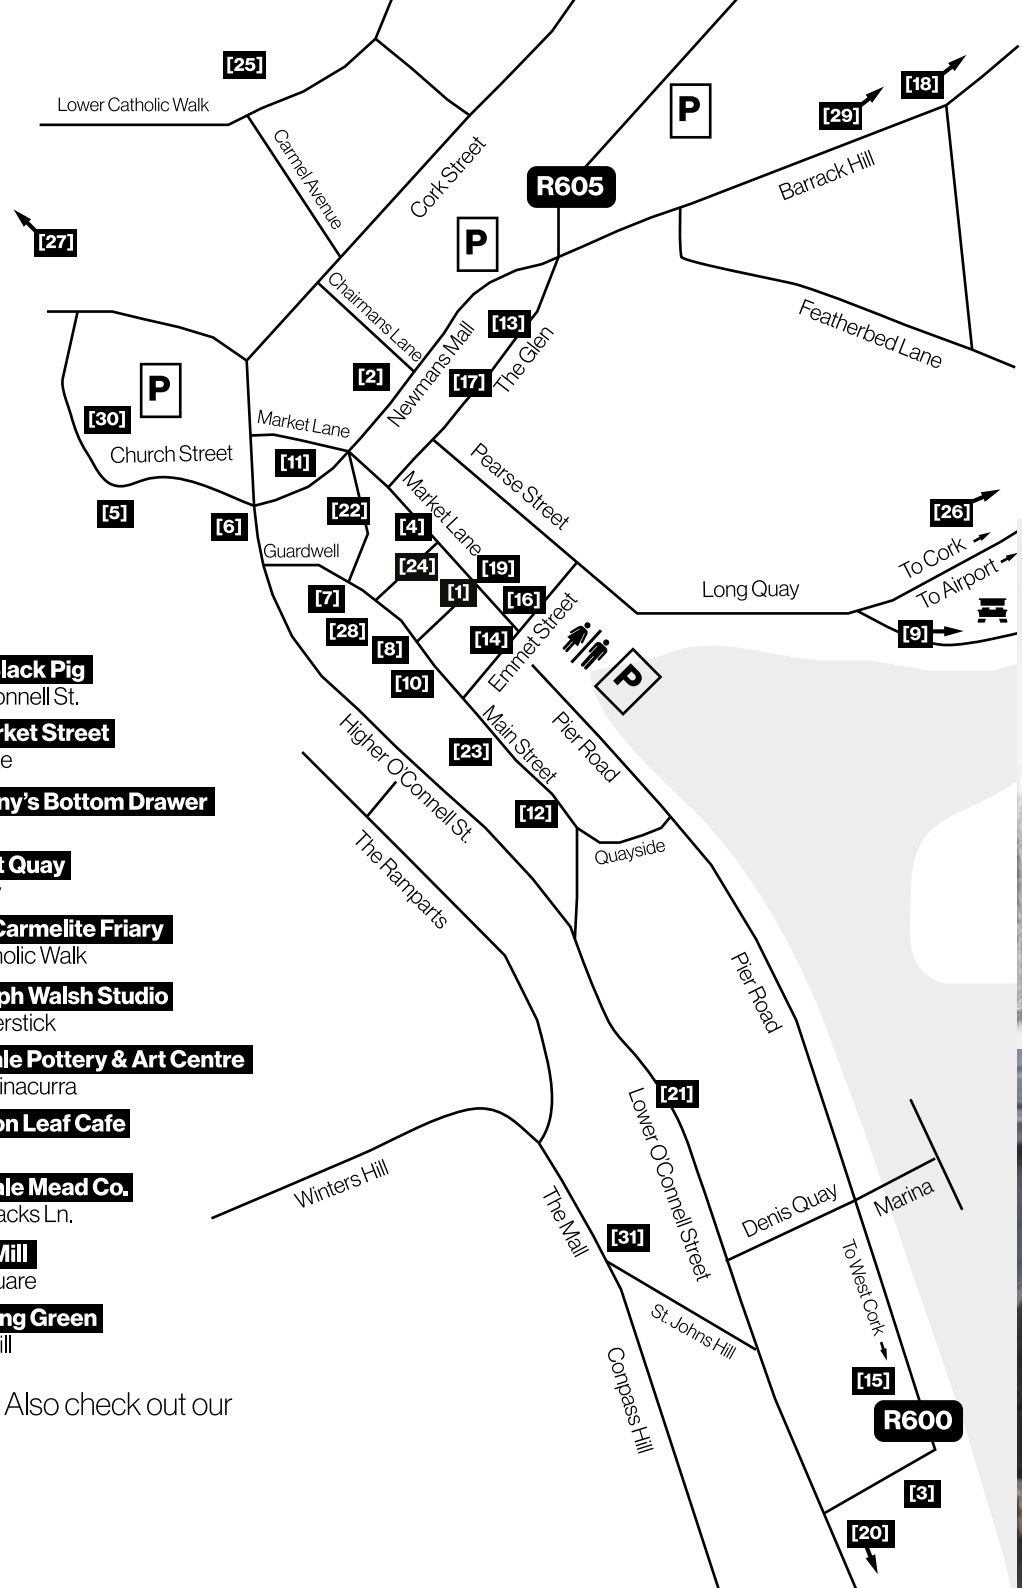

Kinsale Arts Weekend

19-22 July
2018

- [1] Victoria Murphy** **Box Office**
Short Quay
- [2] Gallery 23**
Chairmans Lane
- [3] Trident Hotel**
World's End
- [4] The Lord Kingsale**
Main St.
- [5] Saint Multose**
Church Square
- [6] The Tap Tavern**
Guardwell
- [7] Malt Lane** **Evening Festival Club**
Guardwell
- [8] The Boathouse Gallery**
Main Street
- [9] The Harbour Bar**
Lower Rd. Scilly
- [10] CRU**
Main St.
- [11] The Museum**
Market Square
- [12] Prim's Bookshop**
Main St.
- [13] OHK**
The Glen
- [14] Temperance Hall**
Market Quay
- [15] The Yacht Club**
Pier Rd.
- [16] Methodist Church**
Market Quay
- [17] Philip Gray**
Philip Gray Studio, The Glen
- [18] Lucy French Studio**
Kinsale Commercial Park
- [19] The Library**
Market Lane
- [20] James Fort**
Castlepark
- [21] The Black Pig**
Lower O'Connell St.
- [22] 9 Market Street**
Market Lane
- [23] Granny's Bottom Drawer**
Main St.
- [24] Short Quay**
Short Quay
- [25] The Carmelite Friary**
Lower Catholic Walk
- [26] Joseph Walsh Studio**
Fartha, Riverstick
- [27] Kinsale Pottery & Art Centre**
Olcote, Ballinacurra
- [28] Lemon Leaf Cafe**
Main St.
- [29] Kinsale Mead Co.**
Unit 5, Barracks Ln.
- [30] The Mill**
Church Square
- [31] Bowling Green**
St. Johns Hill

7.30pm	Poetry Cormac Lally Prim's Bookshop [12]
8pm	Ghost Planes MUSIC / Jon Carroll Gallery 23 [2]
8pm	Anyone for Tea & Easy Stages PLAY / The Clontead Drama Group The Lord Kingsale [4] - €10 Adm.
8.30pm	Bobby Lee MUSIC Prim's Bookshop [12]
8.30pm	Comedy Club COMEDY / Mark Wilson Tap Tavern [6] - €10 Adm.